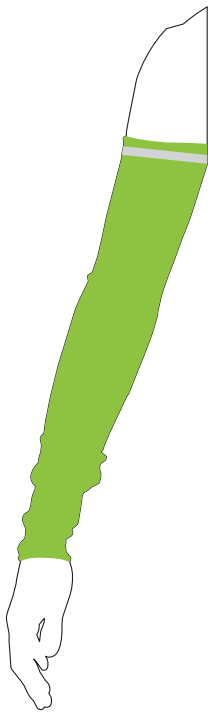

HAND AND SLEEVE SIZE GUIDE

A proper fit is extremely important. An uncomfortable fit causes hand fatigue and ultimately could lead to a potential work-place hazard.

GLOVE SIZE GUIDE

10 to 11	Extra Large
9 to 10	Large
8 to 9	Medium
7 to 8	Small
6 to 7	Extra Small

SLEEVE SIZE GUIDE

Extra Small	10.23 inches/260 mm (+/- 3 mm)
Small	10.82 inches/275 mm (+/- 3 mm)
Medium	11.42 inches/290 mm (+/- 3 mm)
Large	12.00 inches/305 mm (+/- 3 mm)
Extra Large	13.78 inches/350 mm (+/- 3 mm)
Extra Extra Large	16.93 inches/430 mm (+/- 3 mm)