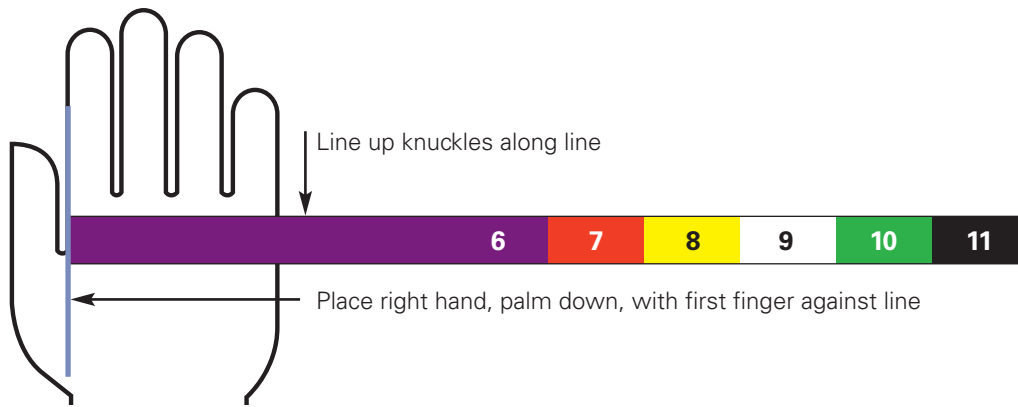

HAND AND SLEEVE SIZE GUIDE

A proper fit is extremely important. An uncomfortable fit causes hand fatigue and ultimately could lead to a potential work-place hazard.

GLOVE SIZE GUIDE

10 to 11	Extra Large
9 to 10	Large
8 to 9	Medium
7 to 8	Small
6 to 7	Extra Small

SLEEVE SIZE GUIDE

Extra Small	10.23 inches/260 mm (+/- 3 mm)
Small	10.82 inches/275 mm (+/- 3 mm)
Medium	11.42 inches/290 mm (+/- 3 mm)
Large	12.00 inches/305 mm (+/- 3 mm)
Extra Large	13.78 inches/350 mm (+/- 3 mm)
Extra Extra Large	16.93 inches/430 mm (+/- 3 mm)